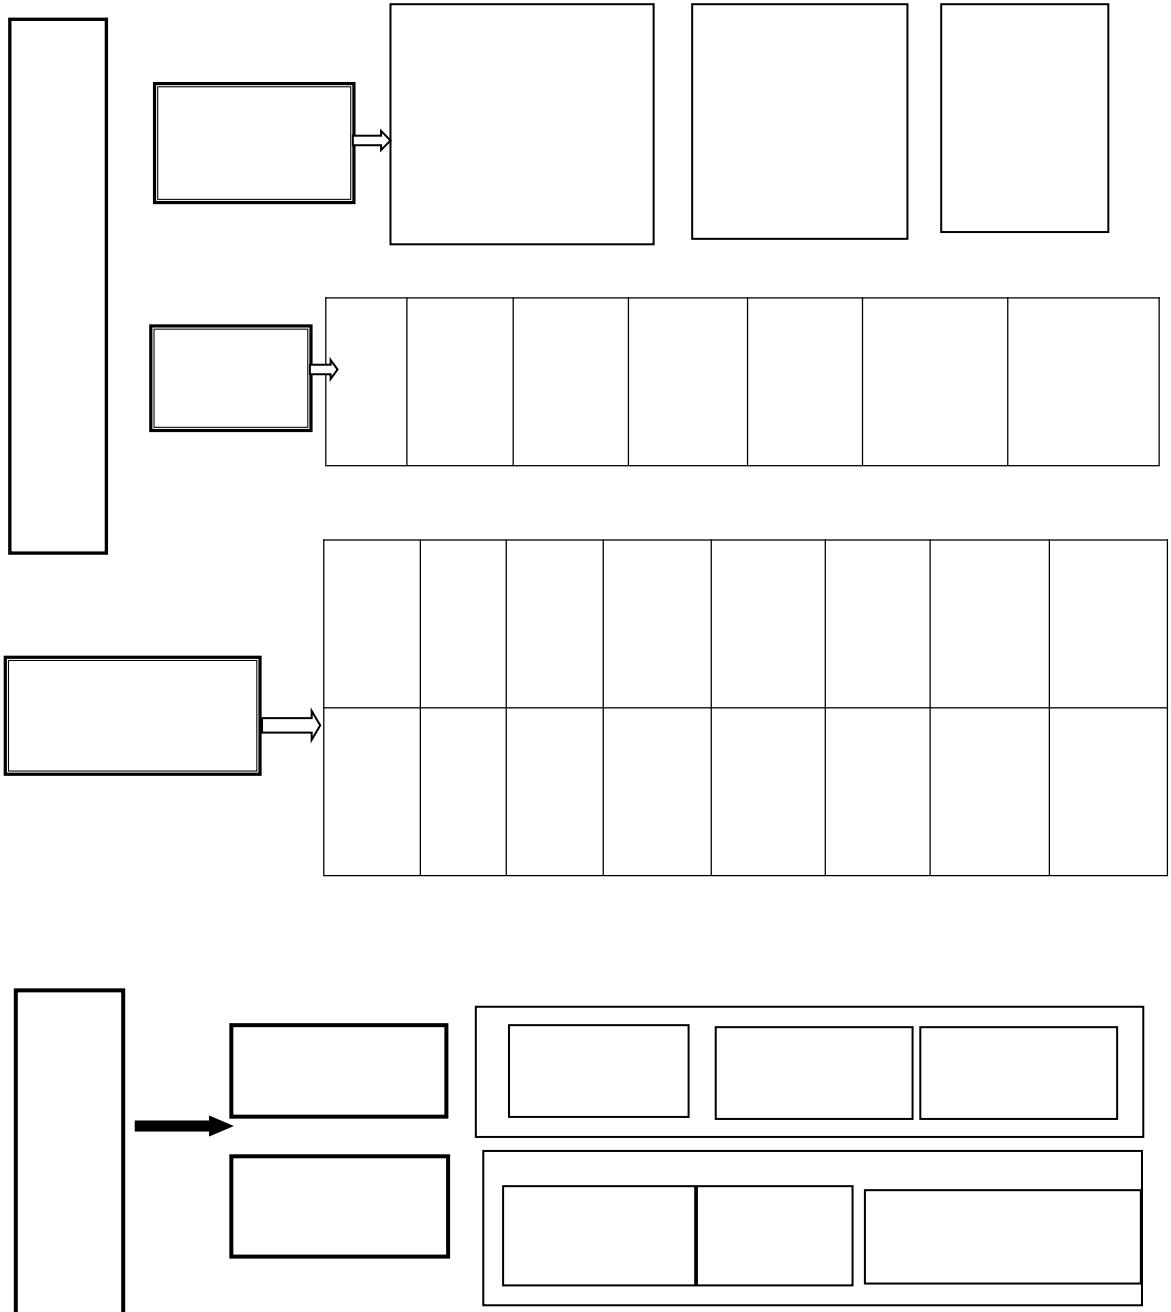

福建省莆田華僑職業中專學校

Fujian Putian Huaqiao Vocational Secondary School

計算機應用專業人才培養方案

| | | | |
|--|--|--|--|
| | | | |
| | | | |

| | | | |
|--|--|--|--|
| | | | |
| | | | |
| | | | |
| | | | |
| | | | |
| | | | |
| | | | |
| | | | |